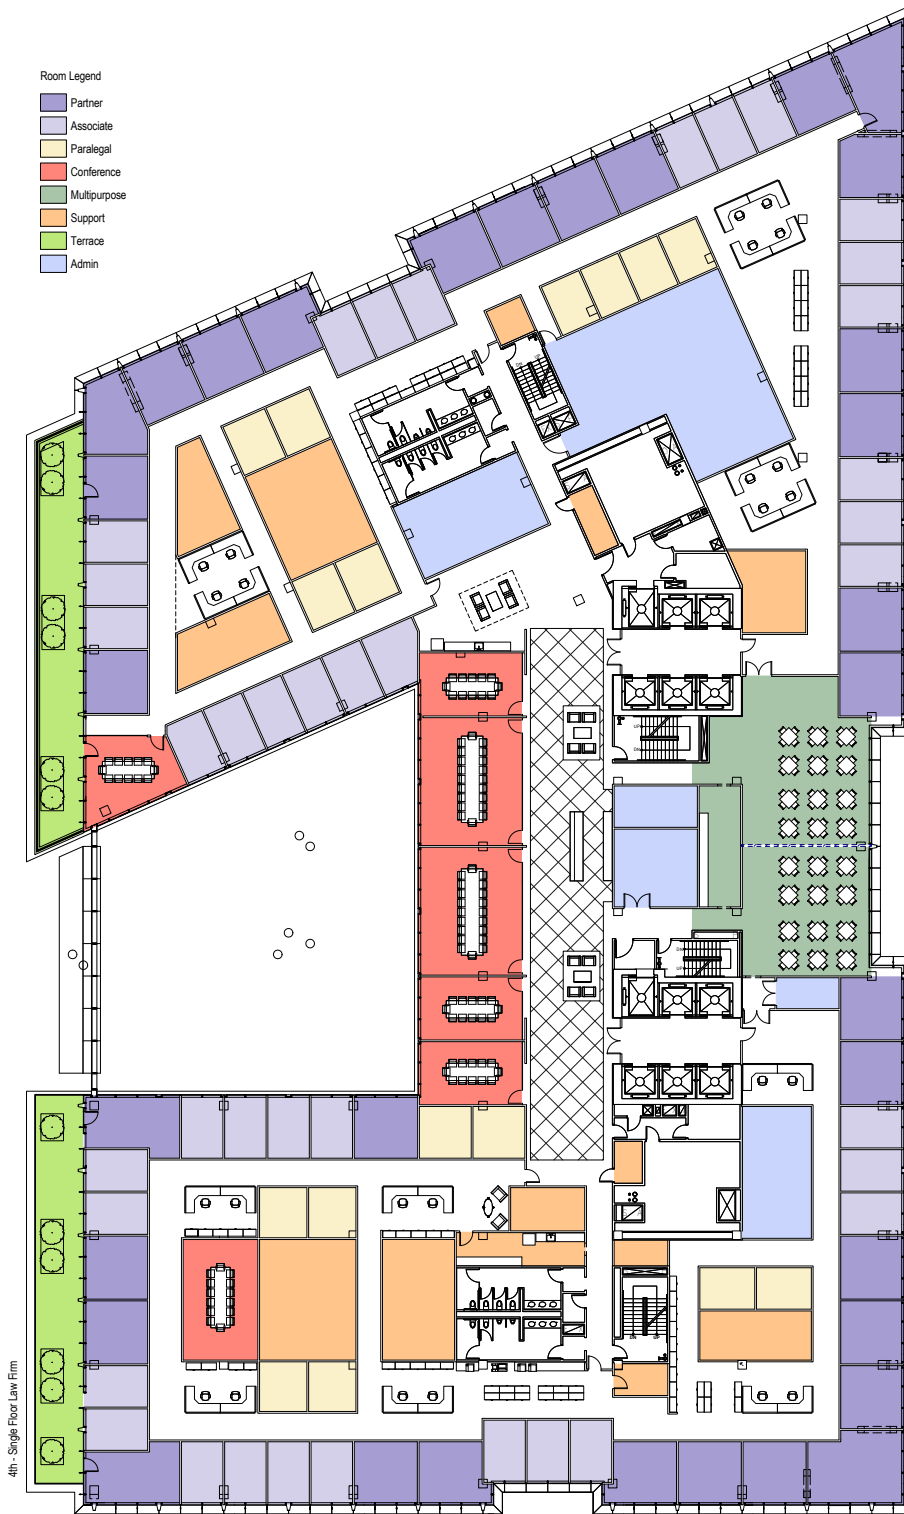

- Room Legend
- Partner
  - Associate
  - Paralegal
  - Conference
  - Multipurpose
  - Support
  - Terrace
  - Admin

54,167 RSF

North  
 17 Partner  
 21 Associate  
 38 Perimeter Offices

South  
 16 Partner  
 18 Associate  
 34 Perimeter Offices

Total  
 33 Partner  
 36 Associate  
 69 Perimeter Offices

8 Paralegals  
 12 Workstations

8 Paralegals  
 12 Workstations

16 Paralegals  
 24 Workstations

900 NEW YORK AVENUE  
 GOULD PROPERTY COMPANY

LEVEL 4 - SINGLE FLOOR LAW FIRM