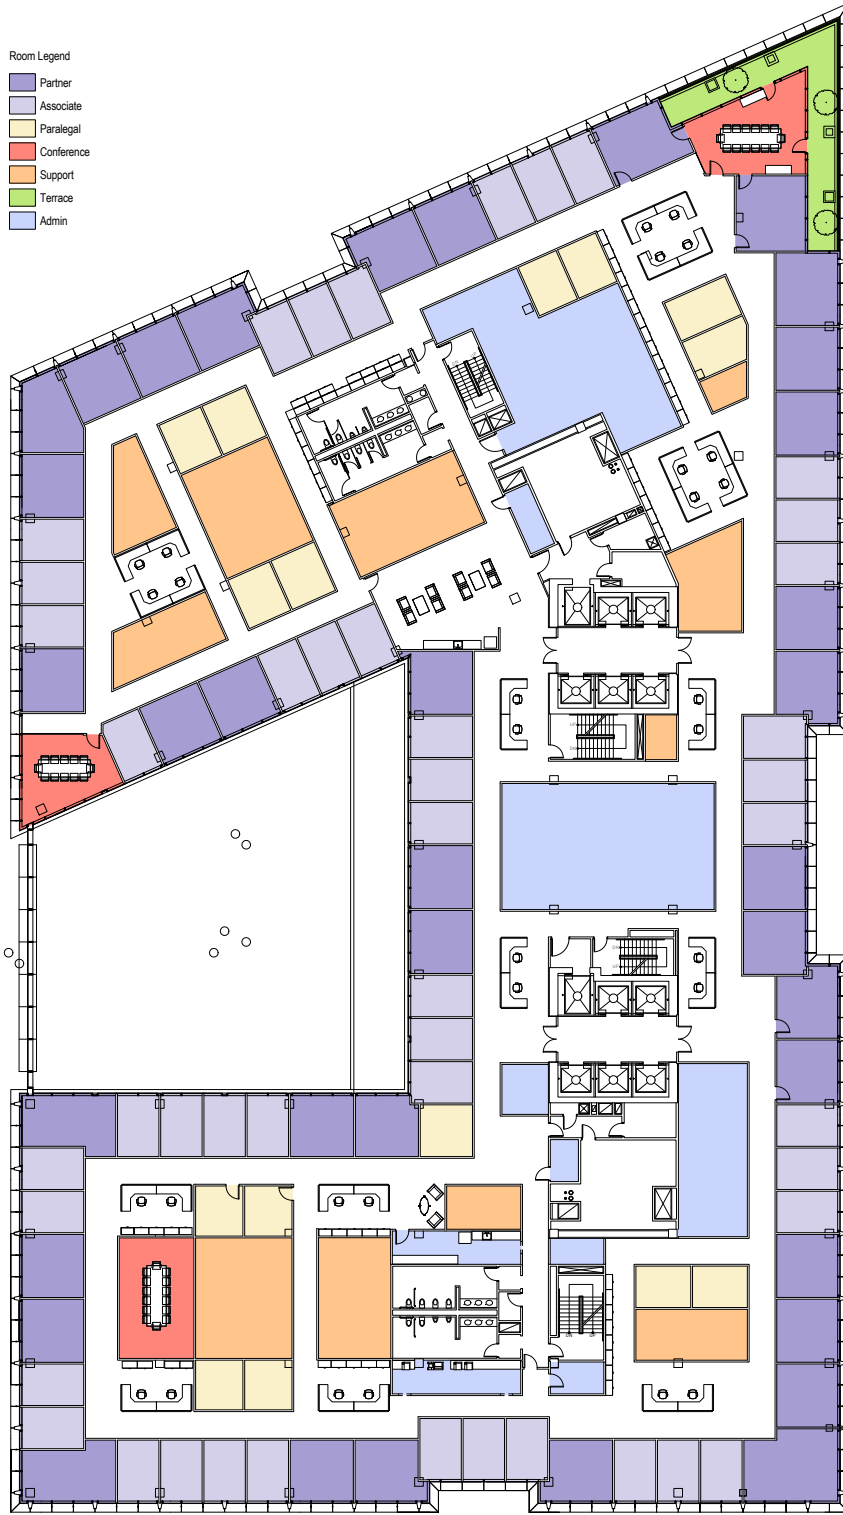

- Room Legend
- Partner
 - Associate
 - Paralegal
 - Conference
 - Support
 - Terrace
 - Admin

52,039 RSF

North
18 Partner
22 Associate
40 Perimeter Offices

South
19 Partner
24 Associate
43 Perimeter Offices

Total
37 Partner
46 Associate
83 Perimeter Offices

8 Paralegal
16 Workstations

7 Paralegal
14 Workstations

15 Paralegal
30 Workstations

900 NEW YORK AVENUE
GOULD PROPERTY COMPANY

LEVEL 10 - LAW FIRM OR CONSULTING FIRM