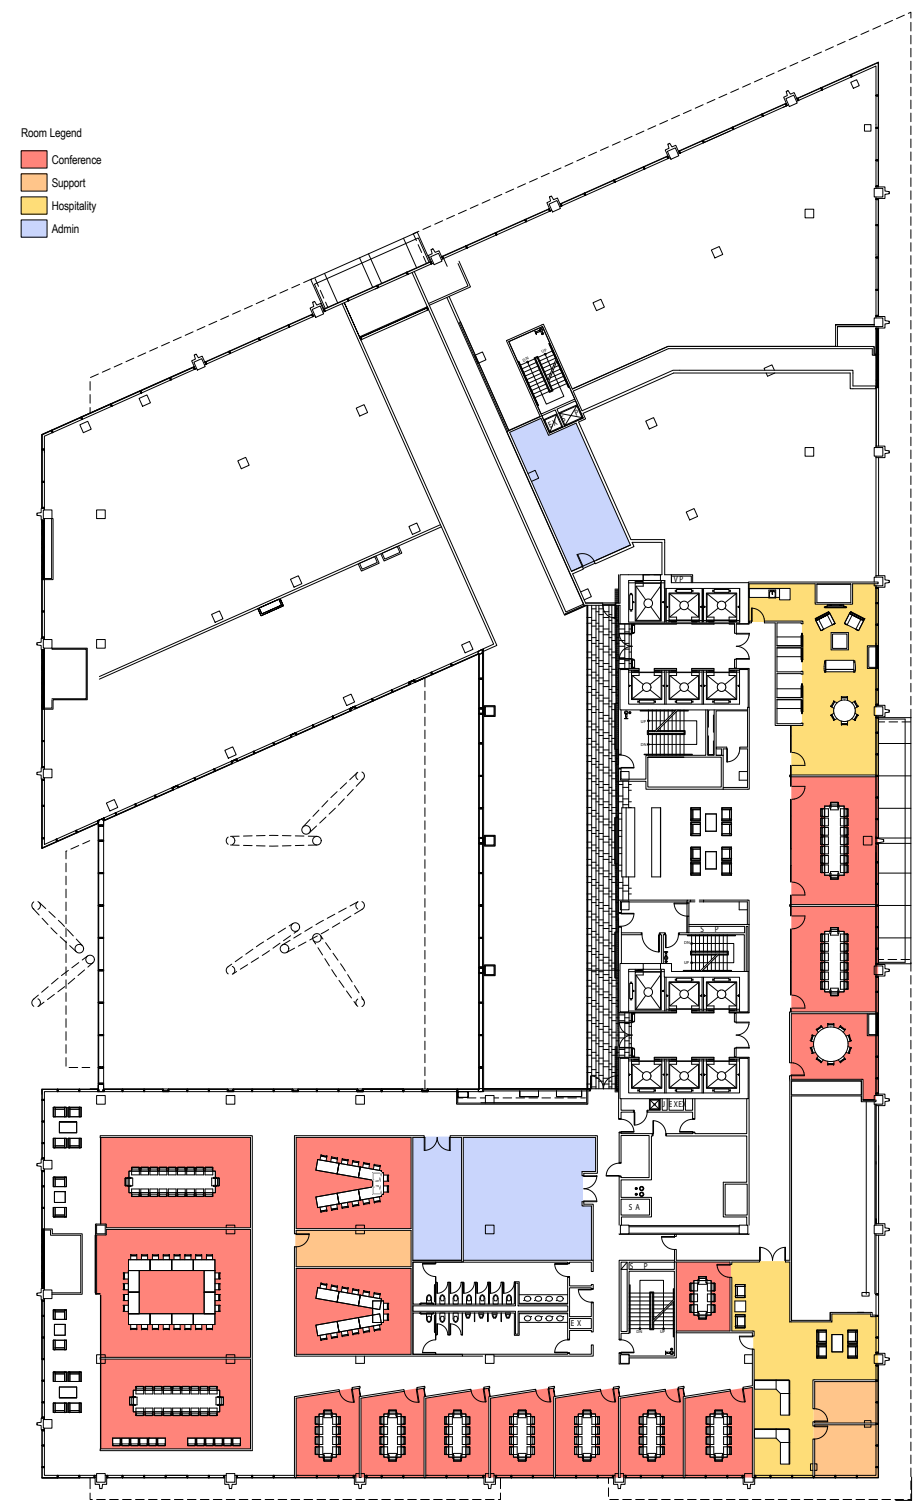

- Room Legend
- Conference
 - Support
 - Atrium
 - Dining
 - Retail/Office
 - Admin

CONCOURSE LEVEL

- Room Legend
- Conference
 - Support
 - Hospitality
 - Admin

24,277 RSF

LEVEL 2 RECEPTION