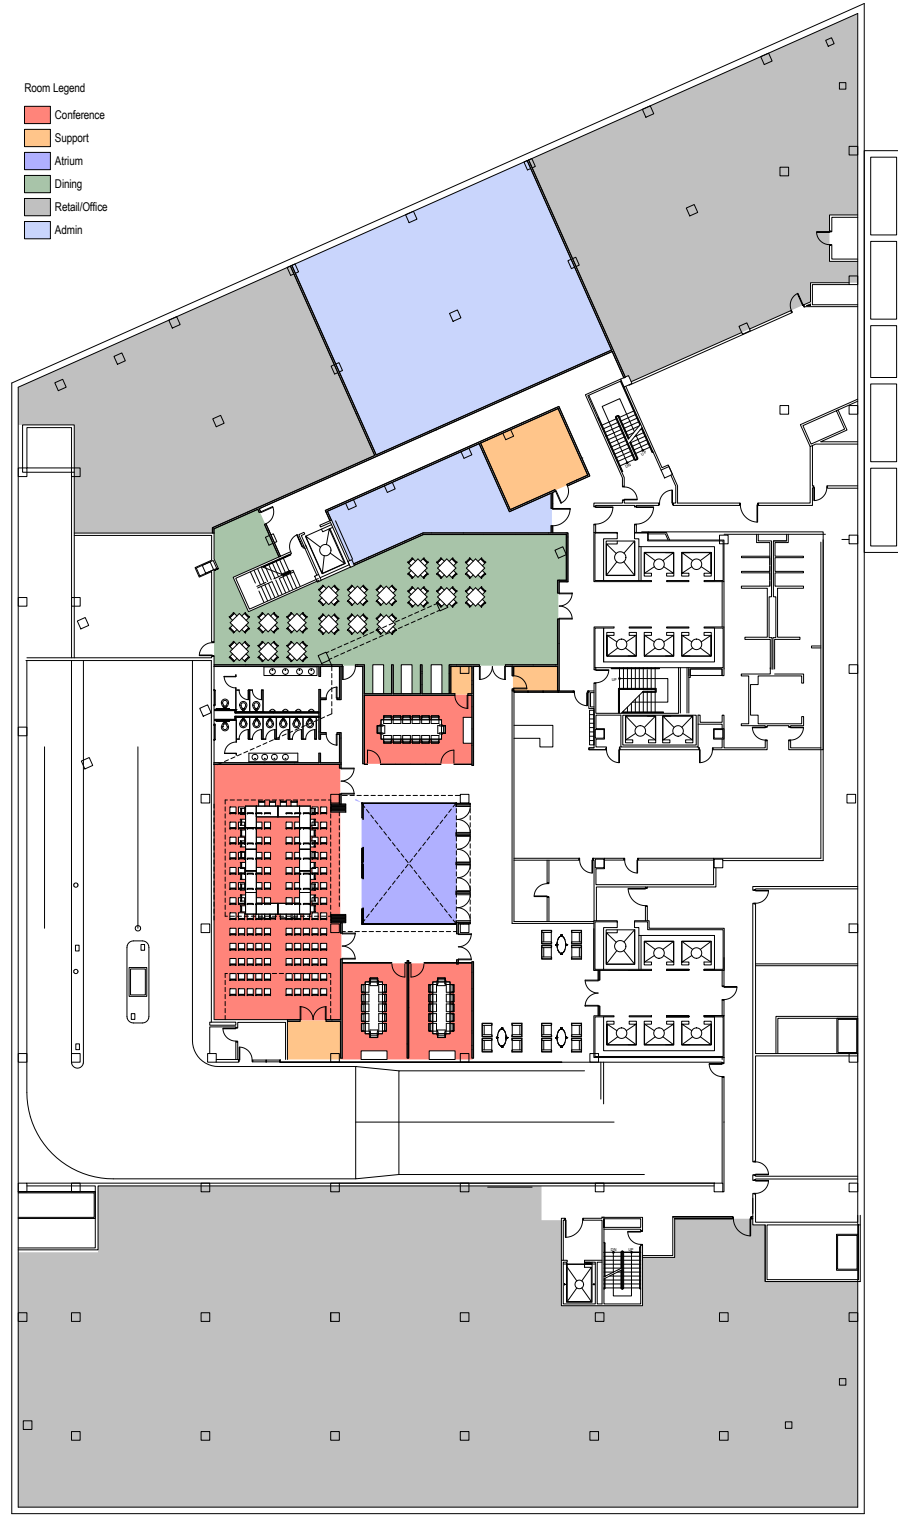

- Room Legend
- Conference
 - Support
 - Atrium
 - Dining
 - Retail/Office
 - Admin

CONCOURSE LEVEL

- Room Legend
- Conference
 - Support
 - Hospitality
 - Admin

24,277 RSF

LEVEL 2 RECEPTION